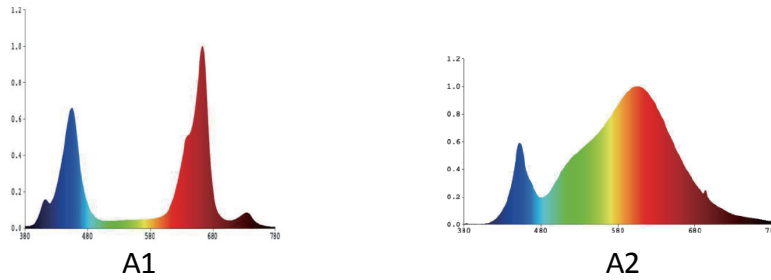

SPECTRUM

ACCESSORIES