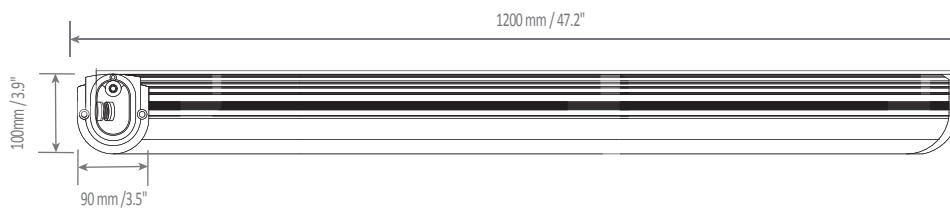

SPECIFICATION

Model	FY-GL-Rainbow III-180W
Spectrum	Full Spectrum
Input Voltage	AC 100-277 V, 50 / 60 HZ
Power Factor	>0.95
Dimming	0-10 V
Dimension	47.2" x 3.5" x 3.9" L 1200 * W 90 * H 100 mm
LED Quantity	0.5 W * 360
Rated Power	180 W
Draw Power	55 W / 80 W
PPF	126 $\mu\text{mol}/\text{s}$ & 184 $\mu\text{mol}/\text{s}$

Efficacy	2.3 $\mu\text{mol}/\text{J}$
IP Rating	IP66
Beam Angle	120°
Operating Temperature	-4 - 104 °F / (-20 - 40 °C)
Lifetime	Q (L)90: 68, 300 hours
Certificates	DLC, cULus, CE, RoHS, Damp Location Rated
Warranty	5 years
Master carton (2PCS/CTN)	1300 * 240 * 155 mm
Weight	7KG/2PCS
Volume weight	10KG/2PCS

SPECTRUM

ACCESSORIES

ADJUSTABLE STAINLESS STEEL
HANGING KITS -1SET

ROTATABLE SURFACE
MOUNTING BRACKETS

OPTIONAL CLIP MOUNTING
BRACKETS

DIMENSIONS

PACKING INFORMATION

G.W.of inner carton	Size of inner box	Size of master carton	Quantity of master carton	G.W.of master carton	Storage temperature
BLANK	1300 * 240 * 155 mm	1300 * 240 * 155 mm	2 pcs	7KG	-40°C~80°C