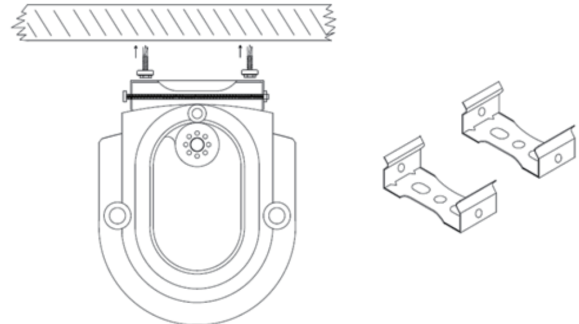

SPECTRUM

ACCESSORIES

ADJUSTABLE STAINLESS STEEL
HANGING KITS -1SET

ROTATABLE SURFACE
MOUNTING BRACKETS

OPTIONAL CLIP MOUNTING
BRACKETS

DIMENSIONS

PACKING INFORMATION

G.W.of inner carton	Size of inner box	Size of master carton	Quantity of master carton	G.W.of master carton	Storage temperature
BLANK	1300 * 240 * 155 mm	1300 * 240 * 155 mm	2 pcs	7KG	-40°C~80°C