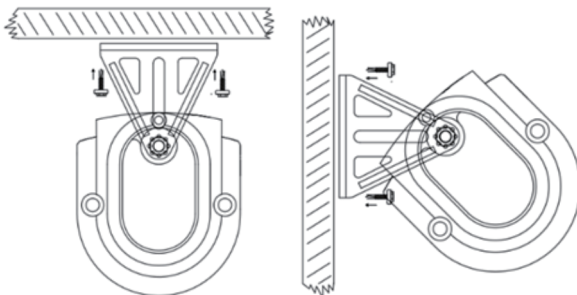

Efficacy	2.3 $\mu\text{mol}/\text{J}$
IP Rating	IP66
Beam Angle	120°
Operating Temperature	-4 - 104 °F / (-20 - 40 °C)
Lifetime	Q (L)90: 68, 300 hours
Certificates	DLC, cULus, CE, RoHS, Damp Location Rated
Warranty	5 years
Master carton (2PCS/CTN)	1300 * 240 * 155 mm
Weight	7KG/2PCS
Volume weight	10KG/2PCS

SPECTRUM

ACCESSORIES

ADJUSTABLE STAINLESS STEEL
HANGING KITS -1SET

ROTATABLE SURFACE
MOUNTING BRACKETS

OPTIONAL CLIP MOUNTING
BRACKETS

DIMENSIONS

PACKING INFORMATION

G.W.of inner carton	Size of inner box	Size of master carton	Quantity of master carton	G.W.of master carton	Storage temperature
BLANK	1300 * 240 * 155 mm	1300 * 240 * 155 mm	2 pcs	7KG	-40°C~80°C