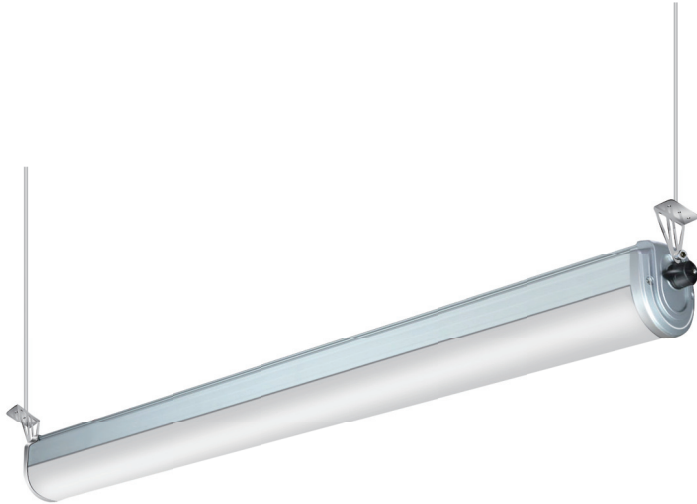

FY-GL-Rainbow III-180W

FEATURES

- High efficacy up to 2.3 $\mu\text{mol}/\text{J}$.
- IP66 Waterproof.
- Fanless design, no noise.
- 100-277 V wide input voltage.
- Exceptionally thin profile to maximize space.
- Simple mounting and electrical installation to save time and costs.
- Suspension, surface and Flush Mounting Options.
- Linkable design in various side-to-side and end-to-end configurations.
- Adjustable chain set and plug-in power cord for suspension mounting.
- Rotatable mounting spares.

SPECIFICATION

Model	FY-GL-Rainbow III-180W
Spectrum	Full Spectrum
Input Voltage	AC 100-277 V, 50 / 60 HZ
Power Factor	>0.95
Dimming	0-10 V
Dimension	47.2" x 3.5" x 3.9" L 1200 * W 90 * H 100 mm
LED Quantity	0.5 W * 360
Rated Power	180 W
Draw Power	55 W / 80 W
PPF	126 $\mu\text{mol}/\text{s}$ & 184 $\mu\text{mol}/\text{s}$