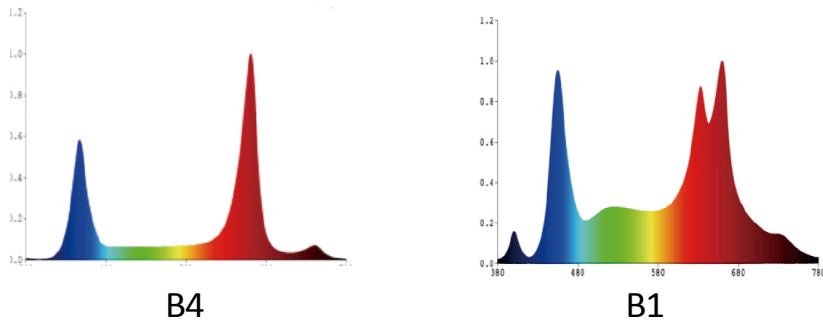

SPECTRUM

ACCESSORIES