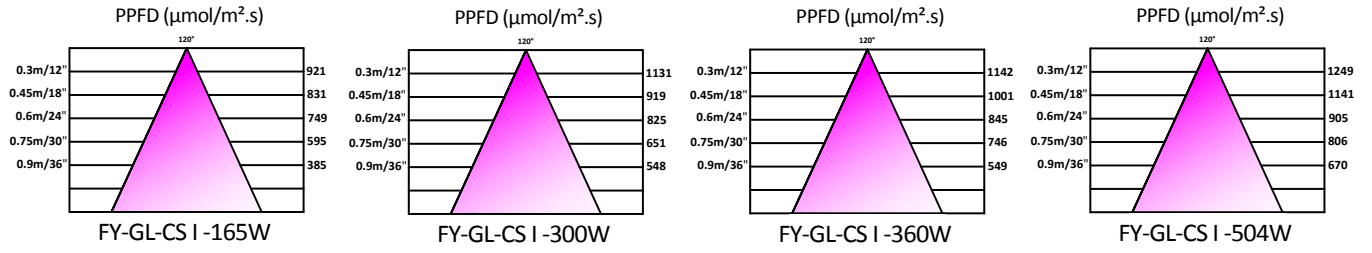

PAR

SPECTRUM

ACCESSORIES